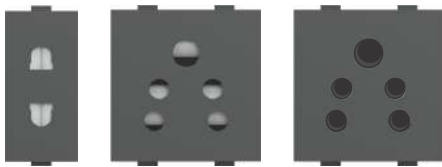

CODE	ITEM	MRP ₹		
		Glossy White	Ferrari Grey/ Ocean Black	PKG.
10AX. SWITCHES 240V~ 1MODULE (ZOVIC)				
K9000	10A. 1 WAY SWITCH	63.00	69.00	20
K9002	10A. 2 WAY SWITCH	93.00	109.00	20
K9003	10A. BELL PUSH	93.00	109.00	20
K9004	10A. BELL PUSH WITH INDICATOR	99.00	109.00	20
20AX. SWITCHES 240V~ 1 MODULE (ZOVIC)				
K9013	20A. 1 WAY SWITCH	119.00	141.00	20
K9014	20A. 2 WAY SWITCH	140.00	168.00	20
K9015	20A. 1 WAY SWITCH WITH INDICATOR	132.00	158.00	20
K9016	25A. 1 WAY SWITCH WITH INDICATOR	154.00	185.00	20
6/13A.SOCKET 240v~ (ZOVIC)				
K9030	6A. 2 PIN SOCKET (WITH SAFETY SHUTTER)	85.00	99.00	20
K9031	6A. 2 IN 1 SOCKET (WITH SAFETY SHUTTER)	115.00	135.00	10
K9032	6A. 2 IN ONE SOCKET (WITHOUT SHUTTER)	107.00	128.00	10
6&16/6&25A.SOCKET 240v~				
K9034	6/13A. INTEL SOCKET (WITH SAFETY SHUTTER)	178.00	198.00	10
K9035	6/16A. UNI. SOCKET (WITH SAFETY SHUTTER)	205.00	235.00	10
K9036	6&25A. UNI. SOCKET (WITH SAFETY SHUTTER)	220.00	265.00	10
10AX. SWITCHES 240V~ 1MODULE (ZEEON)				
K17001	10A. 1 WAY SWITCH	63.00	69.00	20
K17002	10A. 2 WAY SWITCH	93.00	109.00	20
K17003	10A. BELL PUSH	93.00	109.00	20
20AX. SWITCHES 240V~ 1 MODULE (ZEEON)				
K17004	20A. 1 WAY SWITCH	119.00	141.00	20
K17005	20A. 2 WAY SWITCH	140.00	168.00	20
K17006	20A. 1 WAY SWITCH WITH INDICATOR	132.00	158.00	20
10AX. SWITCHES 240V~ 1MODULE (ZAIRE)				
K50004	10A. 1 WAY SWITCH	63.00	69.00	20
K50005	10A. 2 WAY SWITCH	93.00	109.00	20
K50006	10A. BELL PUSH	93.00	109.00	20
K50007	10A. BELL PUSH WITH INDICATOR	99.00	109.00	20