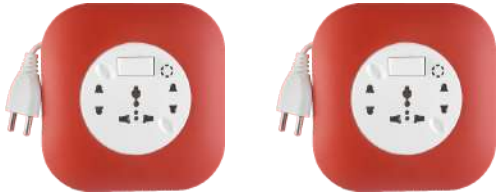

CODE	ITEM	MRP ₹	PKG.
ZAARA FLEX BOX			
K1241	ZAARA FLEX BOX 4 MTRS. (2 PIN)	393.00	05
K1242	ZAARA FLEX BOX 8 MTRS. (2 PIN)	510.00	05
K1243	ZAARA FLEX BOX 4 MTRS. (3 PIN)	563.00	05
K1244	ZAARA FLEX BOX 8 MTRS. (3 PIN)	692.00	05
CUBE FLEX BOX			
K1550	CUBE FLEX BOX 4 MTRS. (2 PIN)	508.00	05
K1551	CUBE FLEX BOX 8 MTRS. (2 PIN)	623.00	05
K1552	CUBE FLEX BOX 4 MTRS. (3 PIN)	676.00	05
SCOOBY FLEX BOX			
K1556	SCOOBY FLEX BOX 4 MTRS. (2 PIN)	545.00	05
K1557	SCOOBY FLEX BOX 8 MTRS. (2 PIN)	645.00	05
POWER STRIP			
K1270	GALAXY 4+1 OUTLET POWER STRIP (1.5 Mtr.)	737.00	05
K1271	GALAXY 4+4 OUTLET POWER STRIP (1.5 Mtr.)	887.00	05
K1270	GALAXY 4+1 OUTLET POWER STRIP (4 Mtr.)	922.00	05
K1271	GALAXY 4+4 OUTLET POWER STRIP (4 Mtr.)	1065.00	05
K1272	JOE 4+1 OUTLET POWER STRIP (1.5 Mtr.)	772.00	05
K1273	JOE 4+4 OUTLET POWER STRIP (1.5 Mtr.)	1234.00	05
K1272	JOE 4+1 OUTLET POWER STRIP (4 Mtr.)	-----	05
K1273	JOE 4+4 OUTLET POWER STRIP (4 Mtr.)	-----	05
K1280	BRAVIA 4+1 OUTLET POWER STRIP	1499.00	05
K1281	BRAVIA 4+4 OUTLET POWER STRIP	1799.00	05
K1282	PYRAMID 4+1 OUTLET POWER STRIP	1099.00	05
K1283	PYRAMID 4+4 OUTLET POWER STRIP	1399.00	05