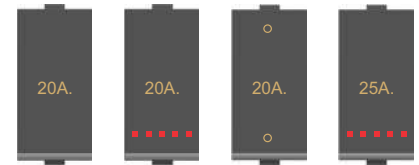

CODE	ITEM	MRP ₹		PKG.
		Glossy White	Ferrari Grey/ Ocean Black	
20A. SWITCHES 240V~ 1 MODULE (ZAIRE)				
K50008	20A. 1 WAY SWITCH	119.00	141.00	20
K50009	20A. 2 WAY SWITCH	140.00	168.00	20
K50010	20A. 1 WAY SWITCH WITH INDICATOR	132.00	158.00	20
20A. & 32A. SWITCHES 240V~ 2 MODULE (ZAIRE)				
K50011	20A. 1 WAY SWITCH WITH INDICATOR	193.00	213.00	10
K50012	10A. BELL PUSH WITH INDICATOR	193.00	213.00	10
K50013	32A. D.P. SWITCH WITH INDICATOR	324.00	354.00	10
10AX. SWITCHES 240V~ 1 MODULE (K-NINTY NINE)				
K18000	10A. 1 WAY SWITCH	63.00	72.00	20
K18001	10A. 2 WAY SWITCH	122.00	151.00	20
K18002	10A. BELL PUSH	122.00	158.00	20
K18003	10A. BELL PUSH WITH INDICATOR	139.00	168.00	20
20A & 25A. SWITCHES 240V~ 1 MODULE (K-NINTY NINE)				
K18004	20A. 1 WAY SWITCH	159.00	188.00	20
K18005	20A. 1 WAY SWITCH WITH INDICATOR	188.00	227.00	20
K18006	20A. 2 WAY SWITCH	188.00	227.00	20
K18007	25A. SWITCH WITH INDICATOR	231.00	264.00	20
6&13AX. SOCKET 240V~ 2 MODULE (K-NINTY NINE)				
K18009	6A. 2 IN ONE SOCKET (WITHOUT SAFETY SHUTTER)	138.00	168.00	10
K18010	6A. 2 IN ONE SOCKET (WITH SAFETY SHUTTER)	149.00	178.00	10
10AX. SWITCHES 240V~ 1 MODULE (JOY)				
K90090	10A. 1 WAY SWITCH	99.00	117.00	10
K90092	10A. 2 WAY SWITCH	144.00	174.00	10
K90093	10A. BELL PUSH	177.00	194.00	10
K90094	10A. BELL PUSH WITH INDICATOR	209.00	239.00	10
20AX. SWITCHES 240V~ 1 MODULE (JOY)				
K90095	20A. 1 WAY SWITCH	187.00	217.00	10
K90096	20A. 2 WAY SWITCH	209.00	239.00	10
K90097	20A. 1 WAY SWITCH WITH INDICATOR	209.00	239.00	10