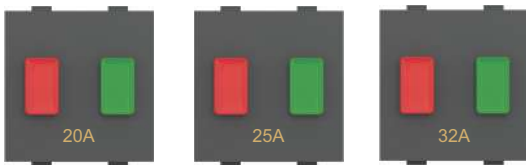

CODE	ITEM	MRP ₹		PKG.
		Glossy White	Ferrari Grey/ Ocean Black	
10AX. DURA SWITCHES 240V~ 2 MODULE				
K9020	10A. BELL PUSH WITH INDICATOR	145.00	174.00	10
20AX. DURA SWITCHES 240V~ 2 MODULE				
K9021	20A. 1 WAY SWITCH	149.00	178.00	10
K9022	20A. 2 WAY SWITCH	163.00	199.00	10
K9023	20A. 1 WAY SWITCH WITH INDICATOR	177.00	212.00	10
MOTOR STARTER 240V~ 2 MODULE (SP) 50-60HZ				
K9027	20A. MOTOR STARTER SWITCH	484.00	528.00	10
K9028	25A. MOTOR STARTER SWITCH	484.00	528.00	10
K9029	32A. MOTOR STARTER SWITCH	484.00	528.00	10
DIMMER & STEP FAN REGULATOR 240V~ (K-NINTY NINE)				
K9037	MINI DIMMER	215.00	250.00	10
K9038	MEDIUM DIMMER	300.00	340.00	10
K9039	4 STEP FAN REGULATOR	336.00	394.00	10
K9040	5 STEP FAN REGULATOR	350.00	412.00	10
DIMMER & STEP FAN REGULATOR 240V~ (GALAXY)				
K9041	MINI DIMMER	215.00	250.00	10
K9042	MEDIUM DIMMER	300.00	340.00	10
K9043	4 STEP FAN REGULATOR	336.00	394.00	10
K9044	5 STEP FAN REGULATOR	350.00	412.00	10
TV SOCKET / RJ11 TELE. JACK 1 MODULE				
K9045	RJ11 SINGLE TEL. JACK WITH SHUTTER	96.00	117.00	20
K9046	RJ11 DOUBLE TEL. JACK	109.00	130.00	20
K9047	MINI T.V. SOCKET	102.00	122.00	20
K9048	CABLE OUTLET	61.00	73.00	20
EDP SOCKETS 1 MODULE				
K9049	EDP SOCKET OUTLET RJ-45 (CAT-5E)	495.00	594.00	20
K9050	EDP SOCKET OUTLET RJ-45 (CAT-6E)	550.00	660.00	20
K9051	1M BELL INDICATOR	209.00	251.00	20
K9073	UNI. USB CHARGER WITH IND. (1M)	671.00	781.00	10