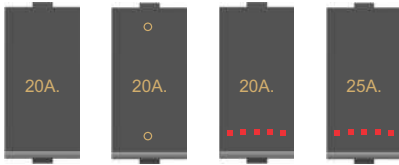

CODE	ITEM	MRP ₹		
		Glossy White	Ferrari Grey/ Ocean Black	PKG.
10AX. SWITCHES 240V~ 1MODULE (ZOVIC)				
K9000	10A. 1 WAY SWITCH	63.00	69.00	20
K9002	10A. 2 WAY SWITCH	93.00	109.00	20
K9003	10A. BELL PUSH	93.00	109.00	20
K9004	10A. BELL PUSH WITH INDICATOR	99.00	109.00	20
20AX. SWITCHES 240V~ 1 MODULE (ZOVIC)				
K9013	20A. 1 WAY SWITCH	119.00	141.00	20
K9014	20A. 2 WAY SWITCH	140.00	168.00	20
K9015	20A. 1 WAY SWITCH WITH INDICATOR	132.00	158.00	20
K9016	25A. 1 WAY SWITCH WITH INDICATOR	154.00	185.00	20
6/13A.SOCKET 240v~ (ZOVIC)				
K9030	6A. 2 PIN SOCKET (WITH SAFETY SHUTTER)	85.00	99.00	20
K9031	6A. 2 IN 1 SOCKET (WITH SAFETY SHUTTER)	115.00	135.00	10
K9032	6A. 2 IN ONE SOCKET (WITHOUT SHUTTER)	107.00	128.00	10
6&16/6&25A.SOCKET 240v~				
K9034	6/13A. INTEL SOCKET (WITH SAFETY SHUTTER)	178.00	198.00	10
K9035	6/16A. UNI. SOCKET (WITH SAFETY SHUTTER)	205.00	235.00	10
K9036	6&25A. UNI. SOCKET (WITH SAFETY SHUTTER)	220.00	265.00	10
10AX. SWITCHES 240V~ 1MODULE (ZEEON)				
K17001	10A. 1 WAY SWITCH	63.00	69.00	20
K17002	10A. 2 WAY SWITCH	93.00	109.00	20
K17003	10A. BELL PUSH	93.00	109.00	20
20AX. SWITCHES 240V~ 1 MODULE (ZEEON)				
K17004	20A. 1 WAY SWITCH	119.00	141.00	20
K17005	20A. 2 WAY SWITCH	140.00	168.00	20
K17006	20A. 1 WAY SWITCH WITH INDICATOR	132.00	158.00	20
10AX. SWITCHES 240V~ 1MODULE (ZAIRE)				
K50004	10A. 1 WAY SWITCH	63.00	69.00	20
K50005	10A. 2 WAY SWITCH	93.00	109.00	20
K50006	10A. BELL PUSH	93.00	109.00	20
K50007	10A. BELL PUSH WITH INDICATOR	99.00	109.00	20