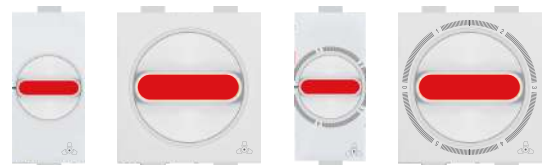

CODE	ITEM	MRP ₹		PKG.
		Glossy White	Devine Grey/ Ocean Black	
SUPPORT MODULE				
K5035	NEON INDICATOR LAMP	65.00	75.00	20
K5435	SKY NEON INDICATOR LAMP	70.00	80.00	20
K5036	10/16A. KIT-KAT FUSE UNIT	109.00	119.00	50
K5037	BLANK PLATE	14.00	17.00	20
DIMMERS & FAN REGULATOR				
K5038	MINI DIMMER	180.00	200.00	10
K5039	MEDIUM DIMMER	239.00	249.00	10
K5040	EME 4 STEP FAN REGULATOR	270.00	290.00	10
K5041	EME 5 STEP FAN REGULATOR	283.00	303.00	10
DIMMERS & FAN REGULATOR (SKY)				
K5418	MINI DIMMER	180.00	200.00	10
K5419	MEDIUM DIMMER	229.00	249.00	10
K5420	MINI 4 STEP FAN REGULATOR	270.00	290.00	10
K5421	MEDIUM 5 STEP FAN REGULATOR	283.00	303.00	10
OTHER SUPPORT MODULES				
K5042	SINGLE PHASE TINY TRIP MCB	210.00	240.00	10
K5043	DOUBLE PHASE TINY TRIP MCB	420.00	450.00	10
K5045	25A. MOTOR STARTER SWITCH	390.00	420.00	10
NIGHT LAMP / STEP MARKER				
K5046	LED ELECTRONIC NIGHT LAMP (2M)	240.00	260.00	10
K5047	FOOT LIGHT 3 LED (2M)	220.00	240.00	10
K5048	32A.D.P. MAIN SWITCH & KEY TAG	355.00	375.00	10
K5049	KEY TAG ONLY WITH RING	80.00	90.00	10
K5053	FOOT LIGHT 3 LED (3M)	300.00	320.00	10
OTHER SUPPORT MODULES				
K5057	BUL BUL BELL	250.00	290.00	10
K5058	ELECTRONIC BUZZER	195.00	215.00	10