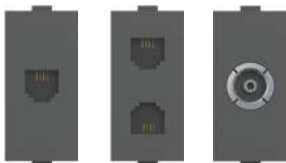

CODE	ITEM	MRP ₹		PKG.
		Glossy White	Ferrari Grey/ Ocean Black	
10AX. DURA SWITCHES 240V~ 2 MODULE				
K9020	10A. BELL PUSH WITH INDICATOR	145.00	174.00	10
20AX. DURA SWITCHES 240V~ 2 MODULE				
K9021	20A. 1 WAY SWITCH	149.00	178.00	10
K9022	20A. 2 WAY SWITCH	163.00	199.00	10
K9023	20A. 1 WAY SWITCH WITH INDICATOR	177.00	212.00	10
MOTOR STARTER 240V~ 2 MODULE (SP) 50-60HZ				
K9027	20A. MOTOR STARTER SWITCH	484.00	528.00	10
K9028	25A. MOTOR STARTER SWITCH	484.00	528.00	10
K9029	32A. MOTOR STARTER SWITCH	484.00	528.00	10
DIMMER & STEP FAN REGULATOR 240V~ (K-NINTY NINE)				
K9037	MINI DIMMER	215.00	250.00	10
K9038	MEDIUM DIMMER	300.00	340.00	10
K9039	4 STEP FAN REGULATOR	336.00	394.00	10
K9040	5 STEP FAN REGULATOR	350.00	412.00	10
DIMMER & STEP FAN REGULATOR 240V~ (GALAXY)				
K9041	MINI DIMMER	215.00	250.00	10
K9042	MEDIUM DIMMER	300.00	340.00	10
K9043	4 STEP FAN REGULATOR	336.00	394.00	10
K9044	5 STEP FAN REGULATOR	350.00	412.00	10
TV SOCKET / RJ11 TELE. JACK 1 MODULE				
K9045	RJ11 SINGLE TEL. JACK WITH SHUTTER	96.00	117.00	20
K9046	RJ11 DOUBLE TEL. JACK	109.00	130.00	20
K9047	MINI T.V. SOCKET	102.00	122.00	20
K9048	CABLE OUTLET	61.00	73.00	20
EDP SOCKETS 1 MODULE				
K9049	EDP SOCKET OUTLET RJ-45 (CAT-5E)	495.00	594.00	20
K9050	EDP SOCKET OUTLET RJ-45 (CAT-6E)	550.00	660.00	20
K9051	1M BELL INDICATOR	209.00	251.00	20
K9073	UNI. USB CHARGER WITH IND. (1M)	671.00	781.00	10