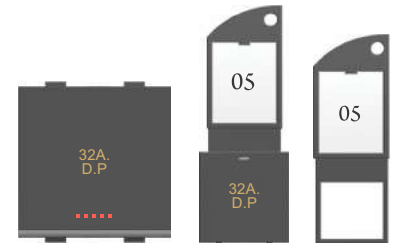

CODE	ITEM	MRP ₹		PKG.
		Glossy White	Ferrari Grey/ Ocean Black	
SUPPORT MODULES				
K9052	FUSE UNIT 10A.	149.00	172.00	20
K9053	INDICATOR LAMP	86.00	104.00	20
K9054	BLANK PLATE	23.00	28.00	50
STEP MARKER / NIGHT LAMP 240V~				
K9055	ELECTRONIC BUZZER	390.00	488.00	10
K9056	3 LED DOWN LIGHT	390.00	488.00	10
K9057	LED NIGHT LAMP	390.00	488.00	10
K9074	3M LED STEP MARKER	530.00	581.00	10
32A. D.P. SWITCH / HOTEL KEY TAG SWITCH & KEY TAG				
K9058	32A. D.P. SWITCH WITH INDICATOR	310.00	356.00	10
K9059	32A. D.P. SWITCH WITH KEY TAG	397.00	426.00	10
K9060	ONLY KEY TAG WITH NAME PLATE	121.00	145.00	10
SINGLE POLE MCB 1 MODULE				
K9061	6A. S.P. MCB	273.00	328.00	10
K9062	10A. S.P. MCB	273.00	328.00	10
K9063	16A. S.P. MCB	273.00	328.00	10
K9064	20A. S.P. MCB	273.00	328.00	10
K9065	25A. S.P. MCB	273.00	328.00	10
K9066	32A. S.P. MCB	273.00	328.00	10
DOUBLE POLE MCB 2 MODULE				
K9067	6A. D.P. MCB	435.00	497.00	10
K9068	10A. D.P. MCB	435.00	497.00	10
K9069	16A. D.P. MCB	435.00	497.00	10
K9070	20A. D.P. MCB	435.00	497.00	10
K9071	25A. D.P. MCB	435.00	497.00	10
K9072	32A. D.P. MCB	435.00	497.00	10