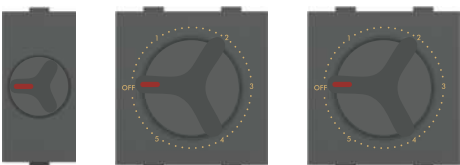

CODE	ITEM	MRP ₹		PKG.
		Glossy White	Ferrari Grey/ Ocean Black	
10AX. DURA SWITCHES 240V~ 2 MODULE				
K9020	10A. BELL PUSH WITH INDICATOR	145.00	174.00	10
20AX. DURA SWITCHES 240V~ 2 MODULE				
K9021	20A. 1 WAY SWITCH	149.00	178.00	10
K9022	20A. 2 WAY SWITCH	163.00	199.00	10
K9023	20A. 1 WAY SWITCH WITH INDICATOR	177.00	212.00	10
MOTOR STARTER 240V~ 2 MODULE (SP) 50-60HZ				
K9027	20A. MOTOR STARTER SWITCH	484.00	528.00	10
K9028	25A. MOTOR STARTER SWITCH	484.00	528.00	10
K9029	32A. MOTOR STARTER SWITCH	484.00	528.00	10
DIMMER & STEP FAN REGULATOR 240V~ (K-NINTY NINE)				
K9037	MINI DIMMER	215.00	250.00	10
K9038	MEDIUM DIMMER	300.00	340.00	10
K9039	4 STEP FAN REGULATOR	336.00	394.00	10
K9040	5 STEP FAN REGULATOR	350.00	412.00	10
DIMMER & STEP FAN REGULATOR 240V~ (GALAXY)				
K9041	MINI DIMMER	215.00	250.00	10
K9042	MEDIUM DIMMER	300.00	340.00	10
K9043	4 STEP FAN REGULATOR	336.00	394.00	10
K9044	5 STEP FAN REGULATOR	350.00	412.00	10
TV SOCKET / RJ11 TELE. JACK 1 MODULE				
K9045	RJ11 SINGLE TEL. JACK WITH SHUTTER	96.00	117.00	20
K9046	RJ11 DOUBLE TEL. JACK	109.00	130.00	20
K9047	MINI T.V. SOCKET	102.00	122.00	20
K9048	CABLE OUTLET	61.00	73.00	20
EDP SOCKETS 1 MODULE				
K9049	EDP SOCKET OUTLET RJ-45 (CAT-5E)	495.00	594.00	20
K9050	EDP SOCKET OUTLET RJ-45 (CAT-6E)	550.00	660.00	20
K9051	1M BELL INDICATOR	209.00	251.00	20
K9073	UNI. USB CHARGER WITH IND. (1M)	671.00	781.00	10