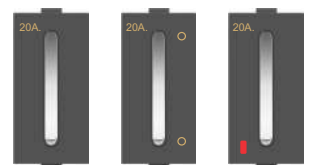

CODE	ITEM	MRP ₹		PKG.
		Glossy White	Ferrari Grey/ Ocean Black	
20A. SWITCHES 240V~ 1 MODULE (ZAIRE)				
K50008	20A. 1 WAY SWITCH	119.00	141.00	20
K50009	20A. 2 WAY SWITCH	140.00	168.00	20
K50010	20A. 1 WAY SWITCH WITH INDICATOR	132.00	158.00	20
20A. & 32A. SWITCHES 240V~ 2 MODULE (ZAIRE)				
K50011	20A. 1 WAY SWITCH WITH INDICATOR	193.00	213.00	10
K50012	10A. BELL PUSH WITH INDICATOR	193.00	213.00	10
K50013	32A. D.P. SWITCH WITH INDICATOR	324.00	354.00	10
10AX. SWITCHES 240V~ 1 MODULE (K-NINTY NINE)				
K18000	10A. 1 WAY SWITCH	63.00	72.00	20
K18001	10A. 2 WAY SWITCH	122.00	151.00	20
K18002	10A. BELL PUSH	122.00	158.00	20
K18003	10A. BELL PUSH WITH INDICATOR	139.00	168.00	20
20A & 25A. SWITCHES 240V~ 1 MODULE (K-NINTY NINE)				
K18004	20A. 1 WAY SWITCH	159.00	188.00	20
K18005	20A. 1 WAY SWITCH WITH INDICATOR	188.00	227.00	20
K18006	20A. 2 WAY SWITCH	188.00	227.00	20
K18007	25A. SWITCH WITH INDICATOR	231.00	264.00	20
6&13AX. SOCKET 240V~ 2 MODULE (K-NINTY NINE)				
K18009	6A. 2 IN ONE SOCKET (WITHOUT SAFETY SHUTTER)	138.00	168.00	10
K18010	6A. 2 IN ONE SOCKET (WITH SAFETY SHUTTER)	149.00	178.00	10
10AX. SWITCHES 240V~ 1 MODULE (JOY)				
K90090	10A. 1 WAY SWITCH	99.00	117.00	10
K90092	10A. 2 WAY SWITCH	144.00	174.00	10
K90093	10A. BELL PUSH	177.00	194.00	10
K90094	10A. BELL PUSH WITH INDICATOR	209.00	239.00	10
20AX. SWITCHES 240V~ 1 MODULE (JOY)				
K90095	20A. 1 WAY SWITCH	187.00	217.00	10
K90096	20A. 2 WAY SWITCH	209.00	239.00	10
K90097	20A. 1 WAY SWITCH WITH INDICATOR	209.00	239.00	10