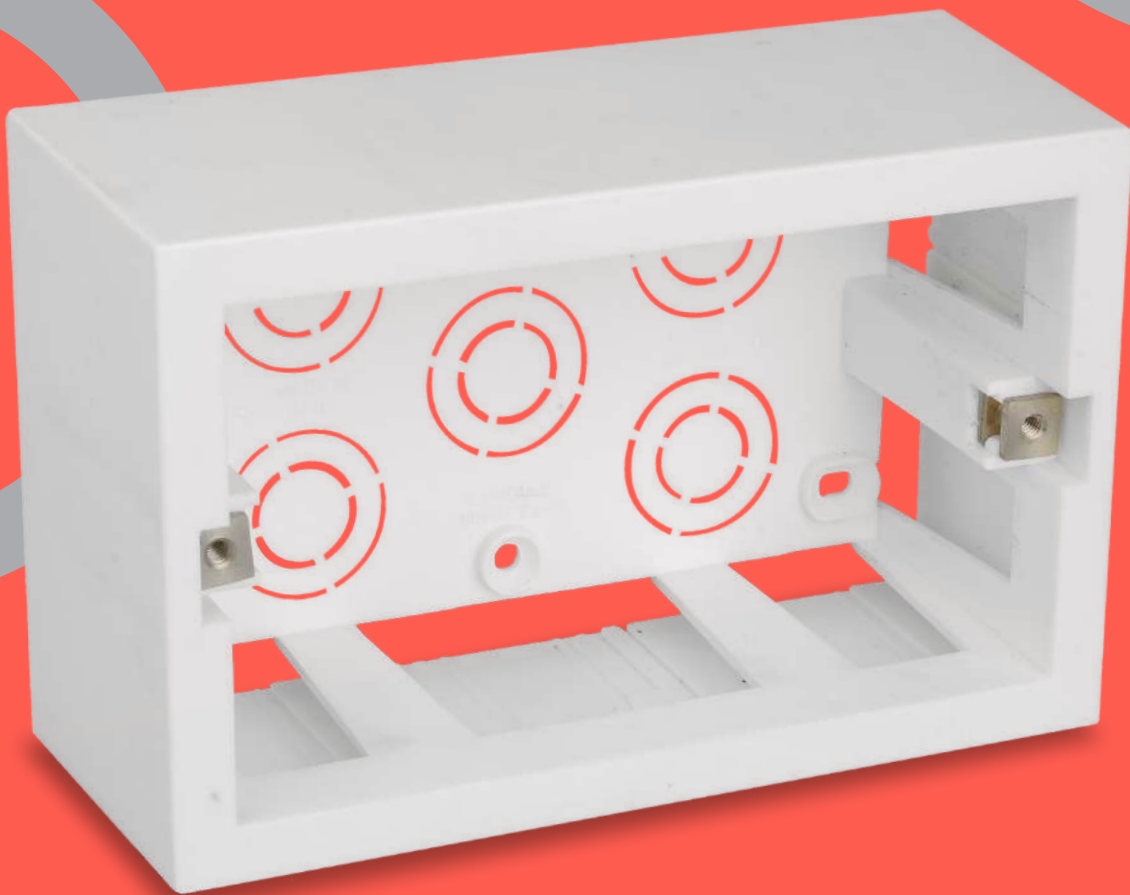

MARVEL

SURFACE MOUNTING GANG BOX

BUILD INNOVATION TOGETHER

KONCEPT MOUNTING BOXES ARE UNBREAKABLE AND ARE SUITABLE FOR ALL THE SWITCH RANGES THAT KONCEPT PROVIDES. EXTREME POCKET FRIENDLY AND SUPREME QUALITY