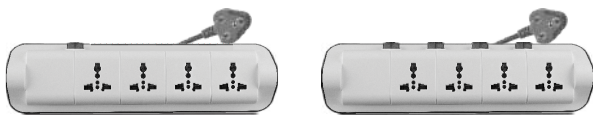

CODE	ITEM	MRP ₹	PKG.
ZAARA FLEX BOX			
K1241	ZAARA FLEX BOX 4 MTRS. (2 PIN)	393.00	05
K1242	ZAARA FLEX BOX 8 MTRS. (2 PIN)	510.00	05
K1243	ZAARA FLEX BOX 4 MTRS. (3 PIN)	563.00	05
K1244	ZAARA FLEX BOX 8 MTRS. (3 PIN)	692.00	05
CUBE FLEX BOX			
K1550	CUBE FLEX BOX 4 MTRS. (2 PIN)	508.00	05
K1551	CUBE FLEX BOX 8 MTRS. (2 PIN)	623.00	05
K1552	CUBE FLEX BOX 4 MTRS. (3 PIN)	676.00	05
SCOOBY FLEX BOX			
K1556	SCOOBY FLEX BOX 4 MTRS. (2 PIN)	545.00	05
K1557	SCOOBY FLEX BOX 8 MTRS. (2 PIN)	645.00	05
POWER STRIP			
K1270	GALAXY 4+1 OUTLET POWER STRIP (1.5 Mtr.)	737.00	05
K1271	GALAXY 4+4 OUTLET POWER STRIP (1.5 Mtr.)	887.00	05
K1270	GALAXY 4+1 OUTLET POWER STRIP (4 Mtr.)	922.00	05
K1271	GALAXY 4+4 OUTLET POWER STRIP (4 Mtr.)	1065.00	05
K1272	JOE 4+1 OUTLET POWER STRIP (1.5 Mtr.)	772.00	05
K1273	JOE 4+4 OUTLET POWER STRIP (1.5 Mtr.)	1234.00	05
K1272	JOE 4+1 OUTLET POWER STRIP (4 Mtr.)	-----	05
K1273	JOE 4+4 OUTLET POWER STRIP (4 Mtr.)	-----	05
K1280	BRAVIA 4+1 OUTLET POWER STRIP	1499.00	05
K1281	BRAVIA 4+4 OUTLET POWER STRIP	1799.00	05
K1282	PYRAMID 4+1 OUTLET POWER STRIP	1099.00	05
K1283	PYRAMID 4+4 OUTLET POWER STRIP	1399.00	05